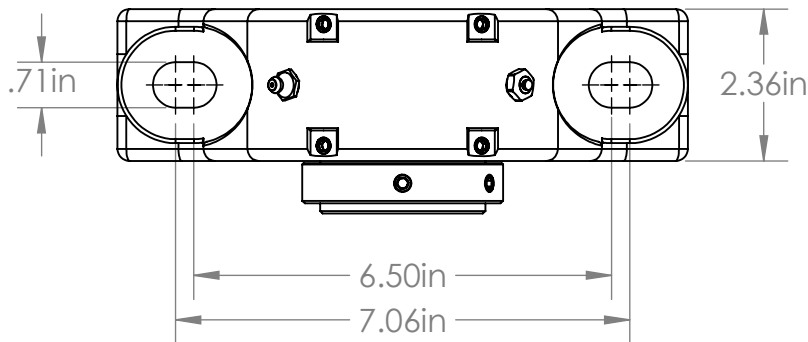

RBI BEARING

Bearings + Technology + Solutions

T2P203

101 S. Gary Ave. Ste. B., Roselle, IL, 60172
1-800-708-2128 | info@rbibearing.com | www.rbibearing.com