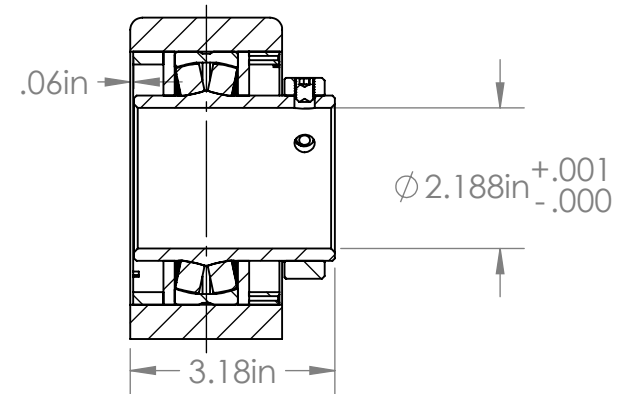

RBI BEARING

Bearings + Technology + Solutions

T2P203

101 S. Gary Ave. Ste. B., Roselle, IL, 60172
1-800-708-2128 | info@rbibearing.com | www.rbibearing.com