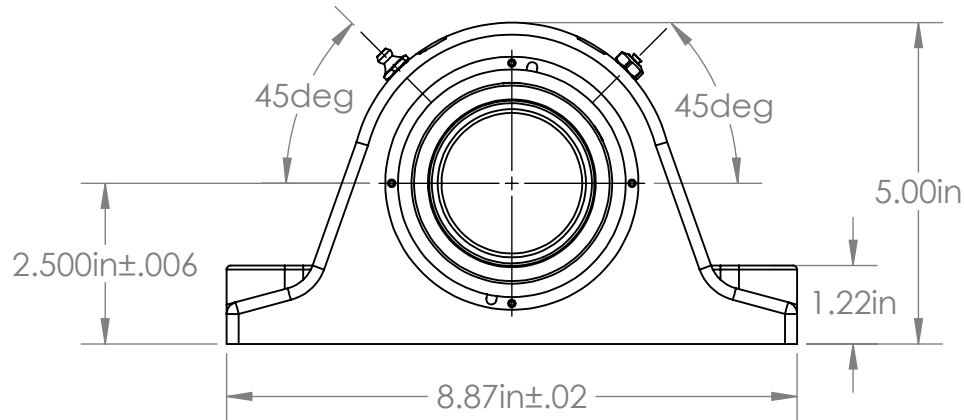

RBI BEARING

Bearings + Technology + Solutions

T2P203

101 S. Gary Ave. Ste. B., Roselle, IL, 60172
1-800-708-2128 | info@rbibearing.com | www.rbibearing.com