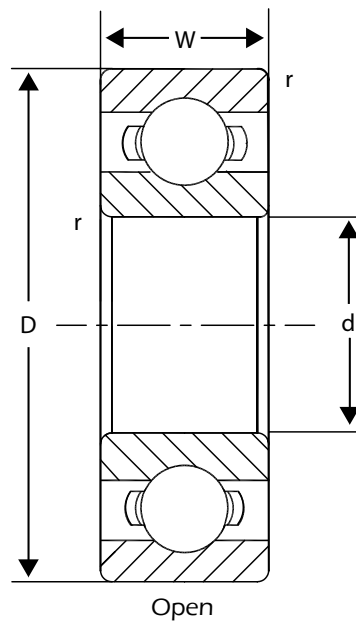

RBI BEARING
Bearings + Technology + Solutions

ZZ

2RS

NR

1600 SERIES - INCHES

101 S. Gary Ave. Ste. B., Roselle, IL, 60172
1-800-708-2128 | info@rbibearing.com | www.rbibearing.com