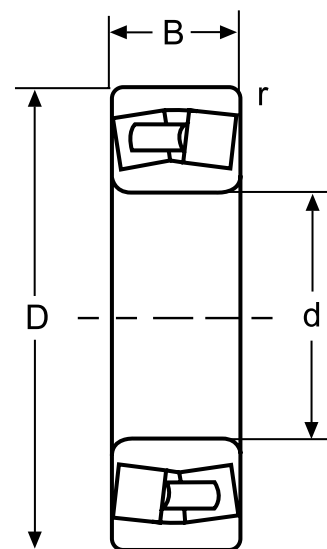

Cylindrical Bore
22200

Tapered Bore
22200K

22200 SERIES

101 S. Gary Ave. Ste. B., Roselle, IL, 60172
1-800-708-2128 | info@rbibearing.com | www.rbibearing.com