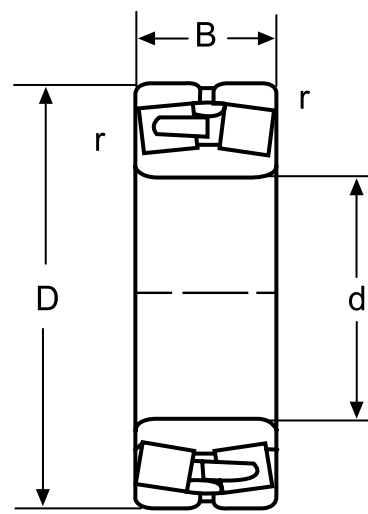

Cylindrical Bore
23200

Tapered Bore
23200K

23200 SERIES

101 S. Gary Ave. Ste. B., Roselle, IL, 60172
1-800-708-2128 | info@rbibearing.com | www.rbibearing.com