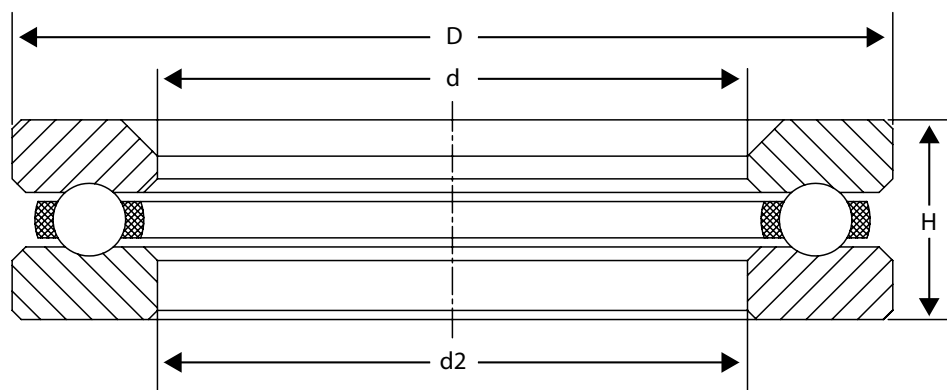

RBI BEARING
Bearings + Technology + Solutions

**51100, 51200, 51300 SERIES -
THRUST / METRIC**

101 S. Gary Ave. Ste. B., Roselle, IL, 60172
1-800-708-2128 | info@rbibearing.com | www.rbibearing.com