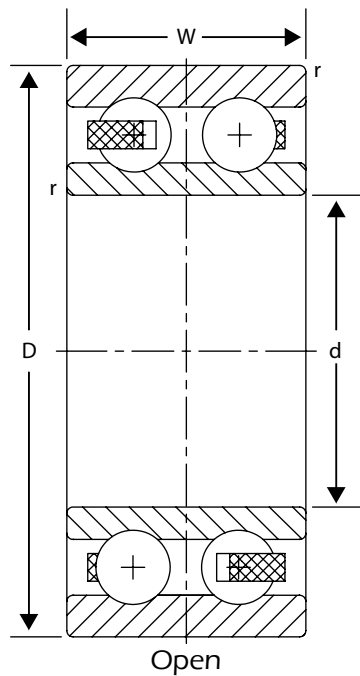

**RBI BEARING**  
Bearings + Technology + Solutions

ZZ

2RS

NR

# 5300 SERIES - DOUBLE ROW METRIC

101 S. Gary Ave. Ste. B., Roselle, IL, 60172  
1-800-708-2128 | [info@rbibearing.com](mailto:info@rbibearing.com) | [www.rbibearing.com](http://www.rbibearing.com)