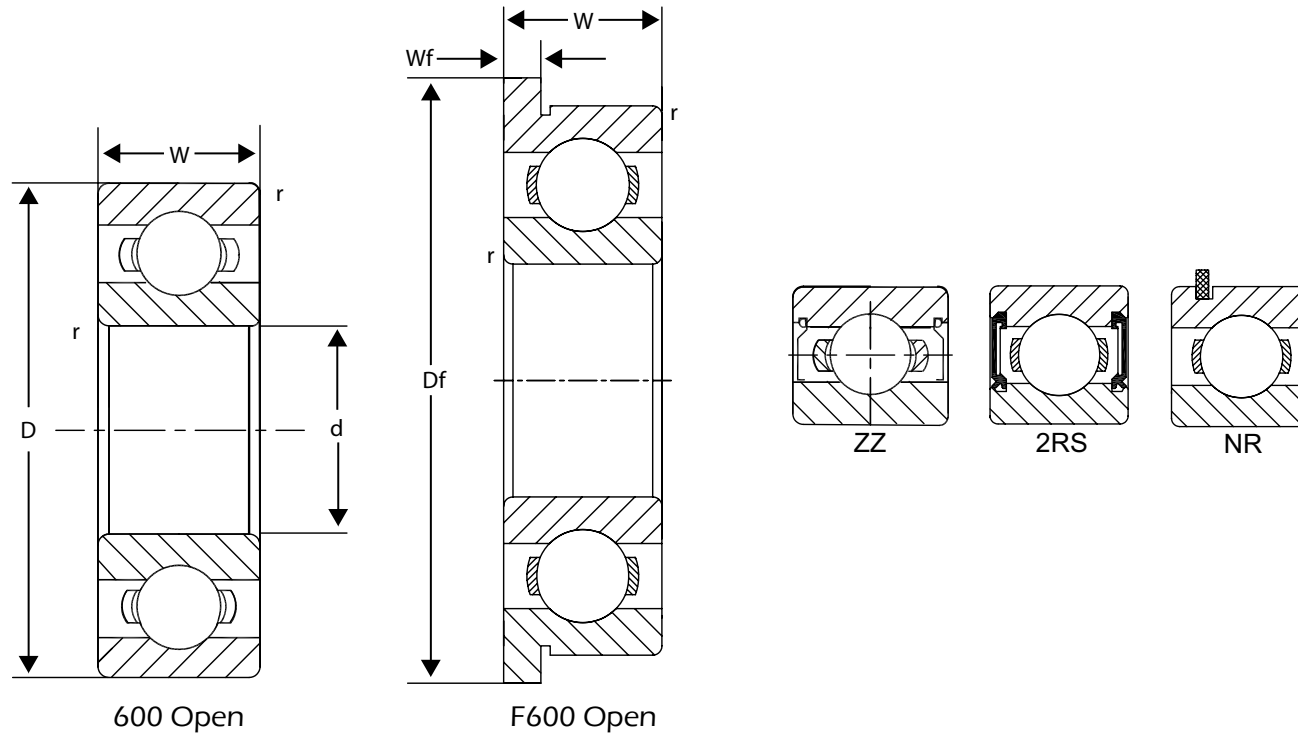

RBI BEARING
Bearings + Technology + Solutions

600 MINIATURE SERIES - METRIC

101 S. Gary Ave. Ste. B., Roselle, IL, 60172
1-800-708-2128 | info@rbibearing.com | www.rbibearing.com