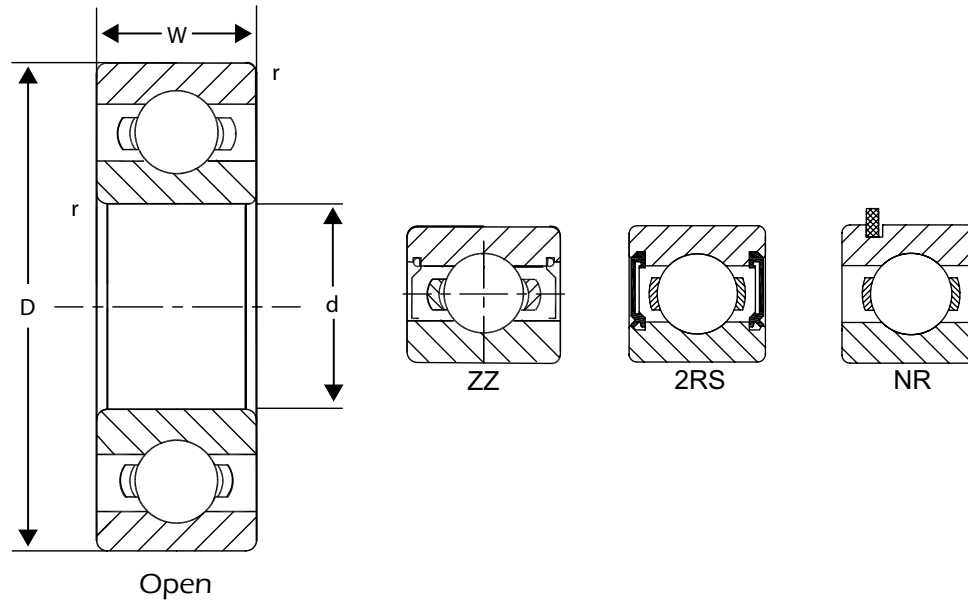

RBI BEARING
Bearings + Technology + Solutions

6300 SERIES - METRIC

101 S. Gary Ave. Ste. B., Roselle, IL, 60172
1-800-708-2128 | info@rbibearing.com | www.rbibearing.com