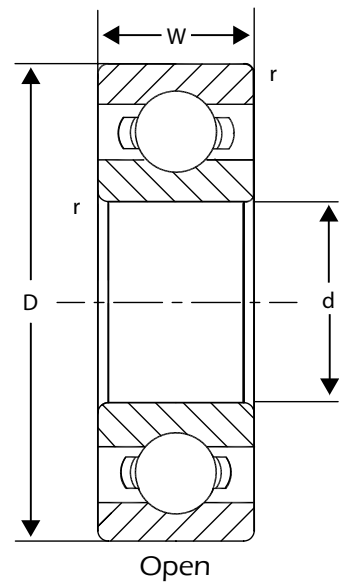

RBI BEARING
Bearings + Technology + Solutions

ZZ

2RS

NR

6800 SERIES - METRIC

101 S. Gary Ave. Ste. B., Roselle, IL, 60172
1-800-708-2128 | info@rbibearing.com | www.rbibearing.com