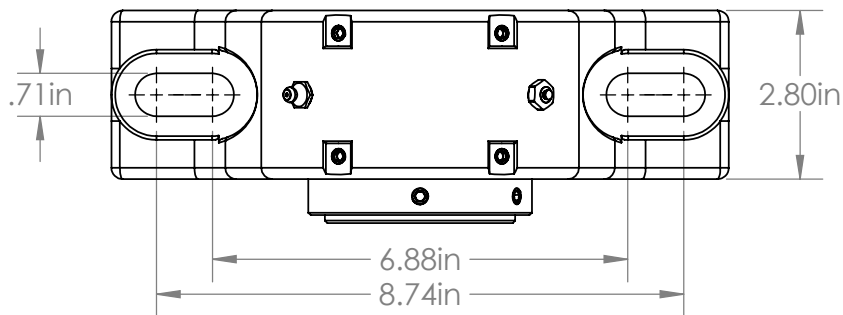

RBI BEARING

Bearings + Technology + Solutions

E2P207

101 S. Gary Ave. Ste. B., Roselle, IL, 60172
1-800-708-2128 | info@rbibearing.com | www.rbibearing.com