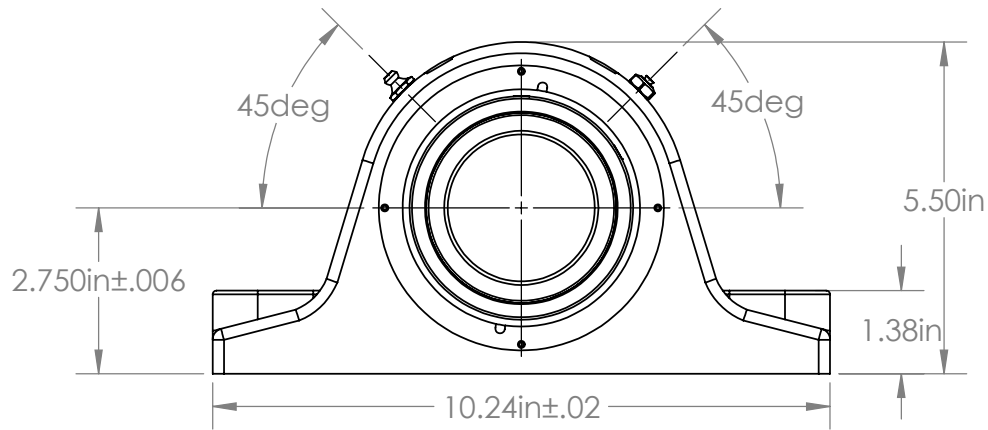

RBI BEARING

Bearings + Technology + Solutions

E2P207

101 S. Gary Ave. Ste. B., Roselle, IL, 60172
1-800-708-2128 | info@rbibearing.com | www.rbibearing.com