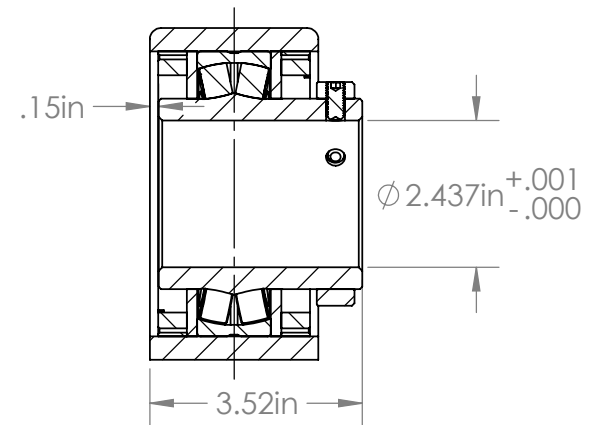

RBI BEARING

Bearings + Technology + Solutions

E2P207

101 S. Gary Ave. Ste. B., Roselle, IL, 60172
1-800-708-2128 | info@rbibearing.com | www.rbibearing.com