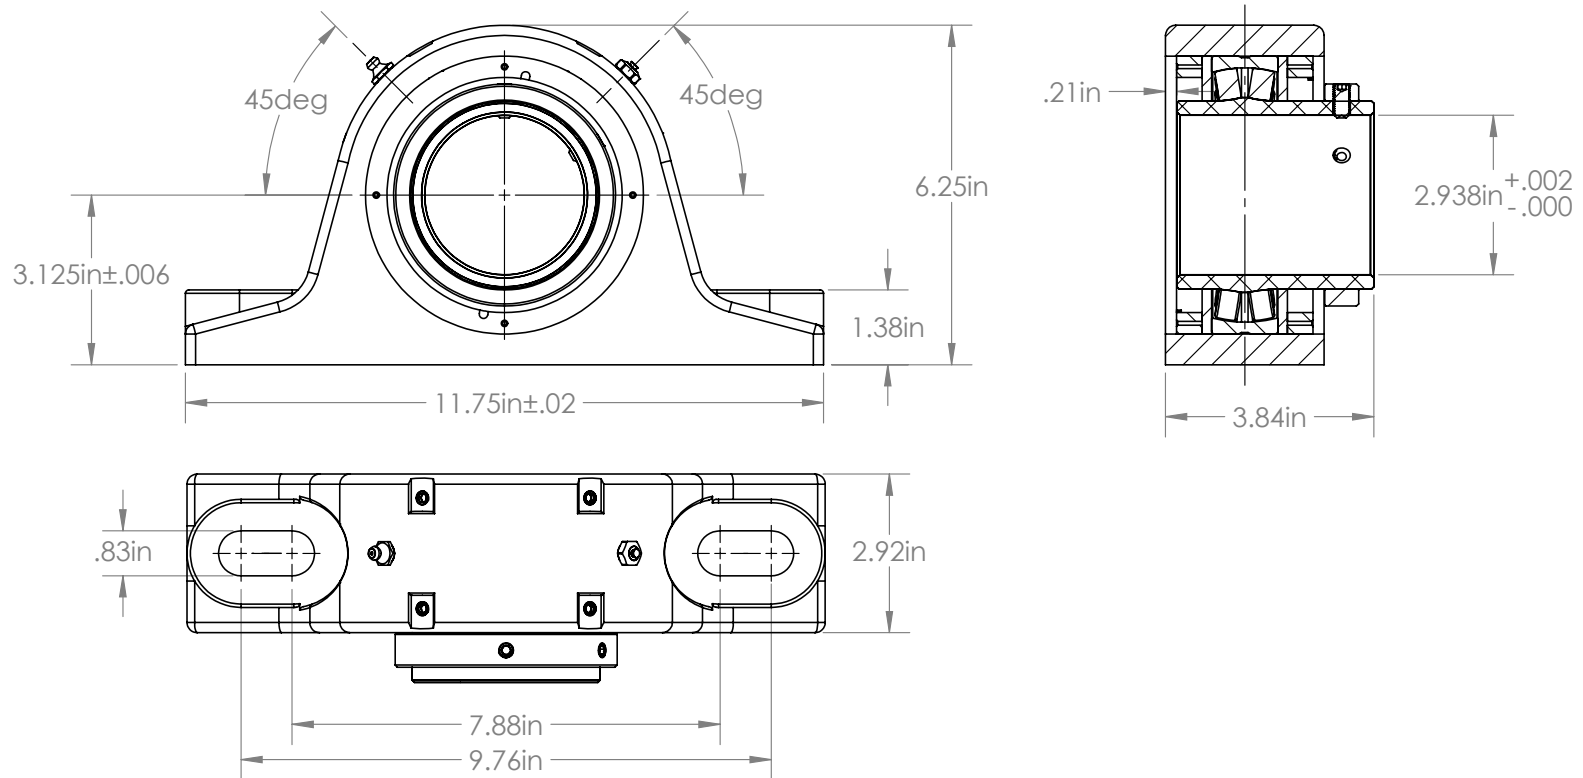

RBI BEARING

Bearings + Technology + Solutions

E2P215

101 S. Gary Ave. Ste. B., Roselle, IL, 60172
1-800-708-2128 | info@rbibearing.com | www.rbibearing.com