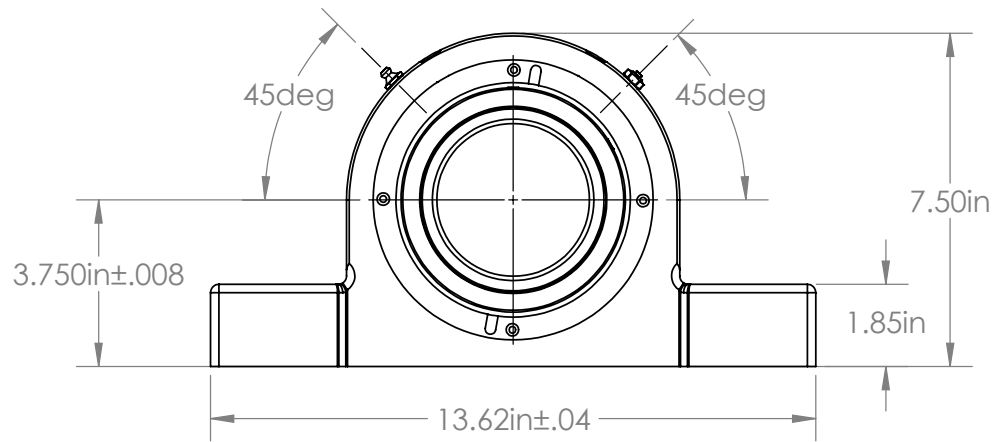

RBI BEARING

Bearings + Technology + Solutions

E4P307

101 S. Gary Ave. Ste. B., Roselle, IL, 60172
1-800-708-2128 | info@rbibearing.com | www.rbibearing.com