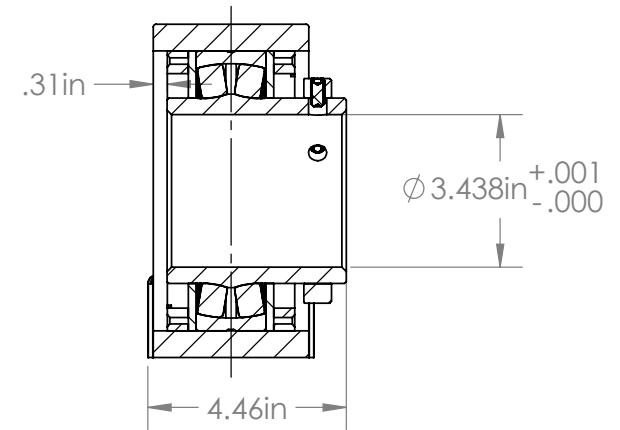

RBI BEARING

Bearings + Technology + Solutions

E4P307

101 S. Gary Ave. Ste. B., Roselle, IL, 60172
1-800-708-2128 | info@rbibearing.com | www.rbibearing.com