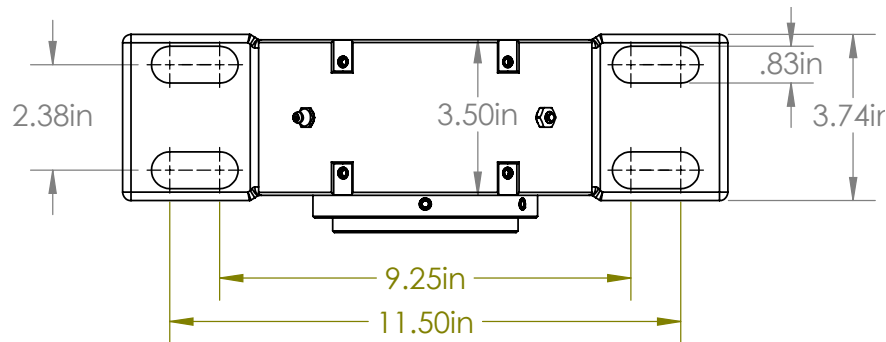

RBI BEARING

Bearings + Technology + Solutions

E4P307

101 S. Gary Ave. Ste. B., Roselle, IL, 60172
1-800-708-2128 | info@rbibearing.com | www.rbibearing.com