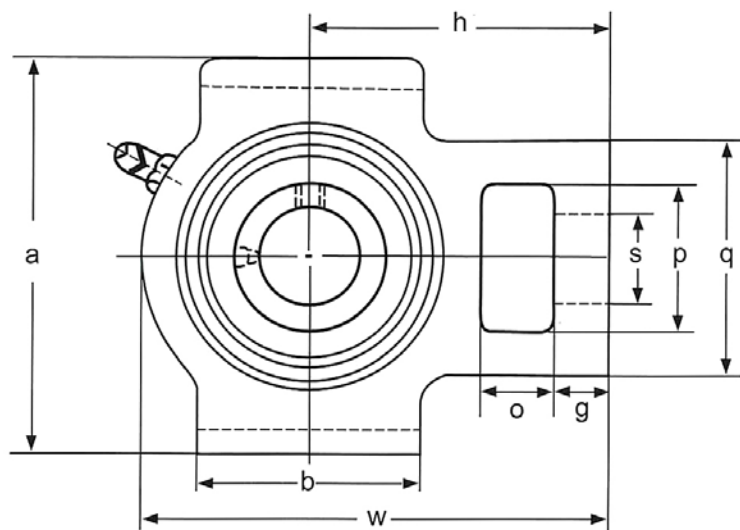

RBI BEARING

Bearings + Technology + Solutions

Seal type

HCST200 SERIES

101 S. Gary Ave. Ste. B., Roselle, IL, 60172
1-800-708-2128 | info@rbibearing.com | www.rbibearing.com