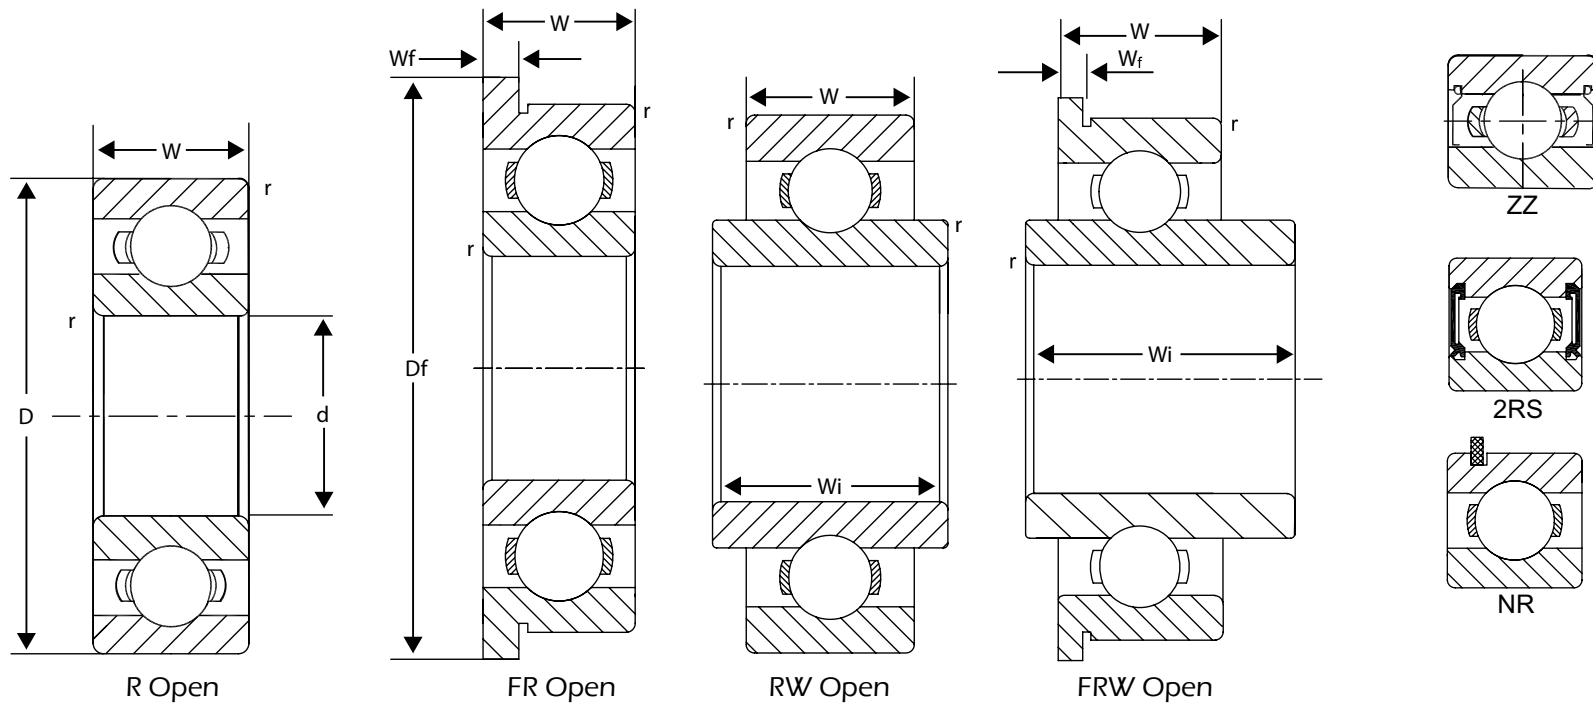

RBI BEARING
Bearings + Technology + Solutions

R SERIES - INCHES

101 S. Gary Ave. Ste. B., Roselle, IL, 60172
1-800-708-2128 | info@rbibearing.com | www.rbibearing.com