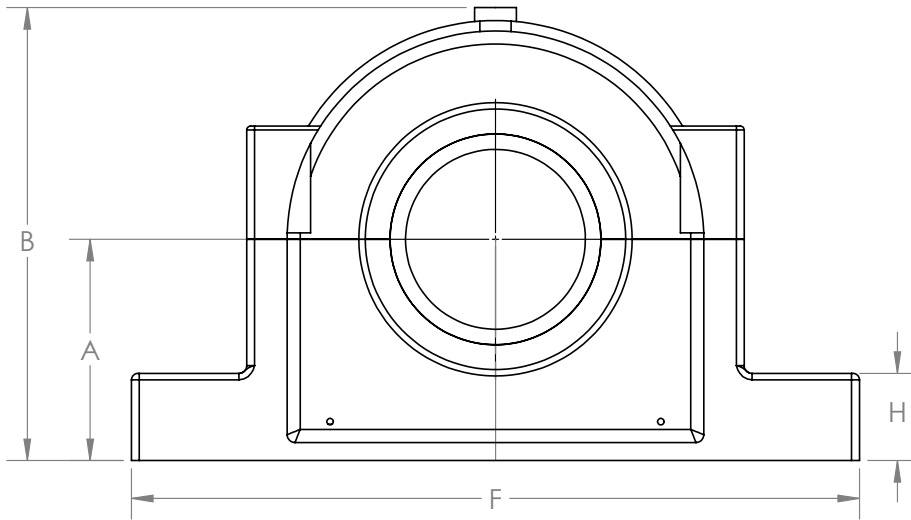

RBI BEARING

Bearings + Technology + Solutions

SAF / FSAF

101 S. Gary Ave. Ste. B., Roselle, IL, 60172
1-800-708-2128 | info@rbibearing.com | www.rbibearing.com