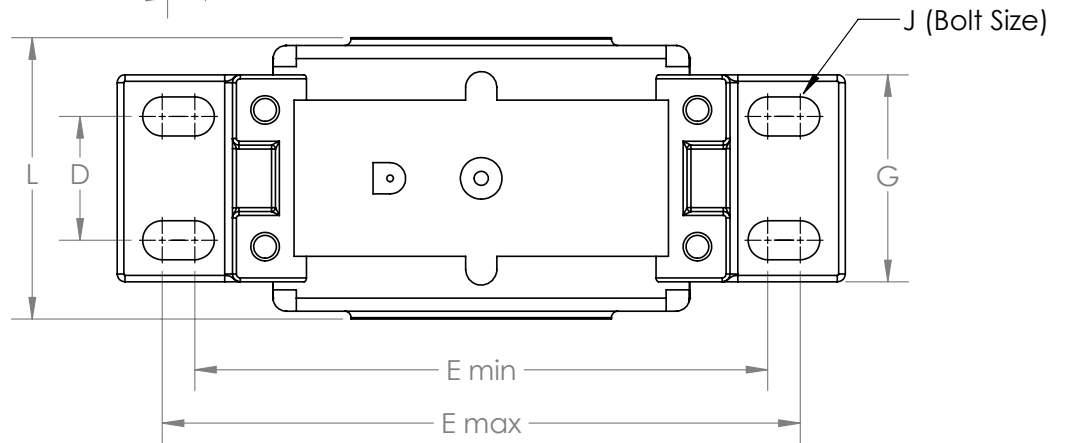

RBI BEARING

Bearings + Technology + Solutions

SAF / FSAF

101 S. Gary Ave. Ste. B., Roselle, IL, 60172
1-800-708-2128 | info@rbibearing.com | www.rbibearing.com