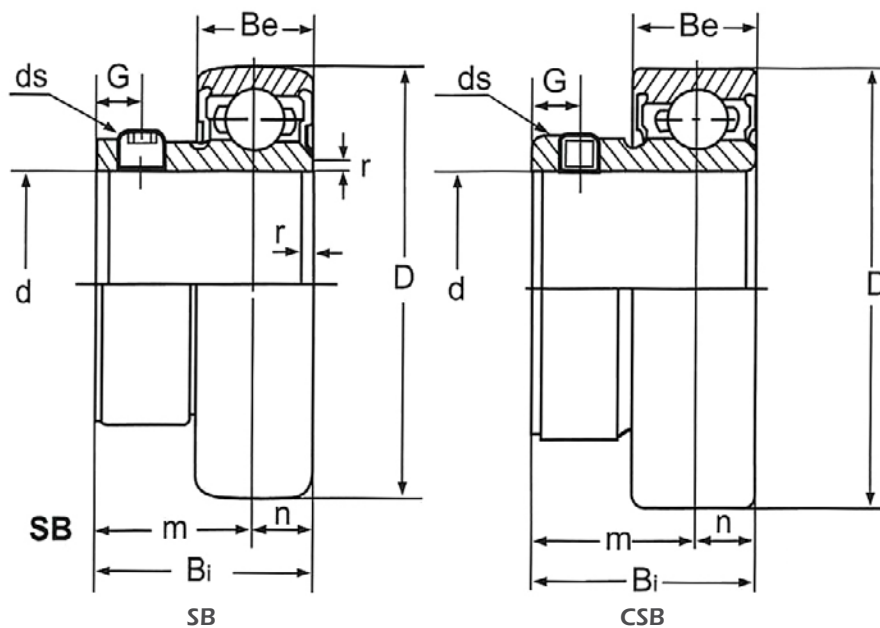

RBI BEARING

Bearings + Technology + Solutions

Seal type

SB200 & CSB200 SERIES

101 S. Gary Ave. Ste. B., Roselle, IL, 60172
1-800-708-2128 | info@rbibearing.com | www.rbibearing.com