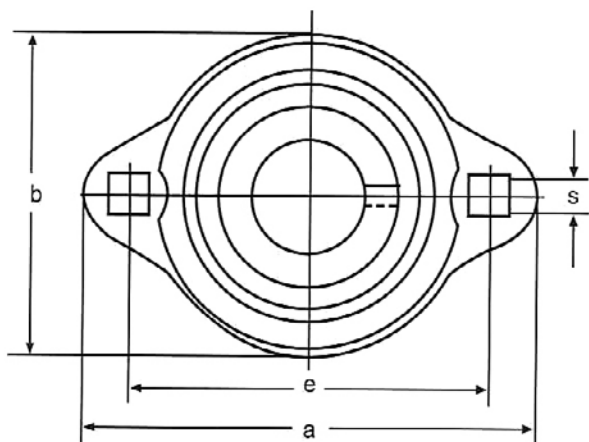

RBI BEARING
Bearings + Technology + Solutions

Seal type

SBFTD200 SERIES
SAFTD200 SERIES

101 S. Gary Ave. Ste. B., Roselle, IL, 60172
1-800-708-2128 | info@rbibearing.com | www.rbibearing.com