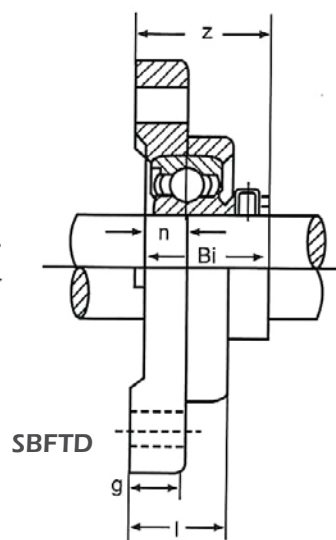

RBI BEARING
Bearings + Technology + Solutions

Seal type

SBFTD200 SERIES
SAFTD200 SERIES

101 S. Gary Ave. Ste. B., Roselle, IL, 60172
1-800-708-2128 | info@rbibearing.com | www.rbibearing.com