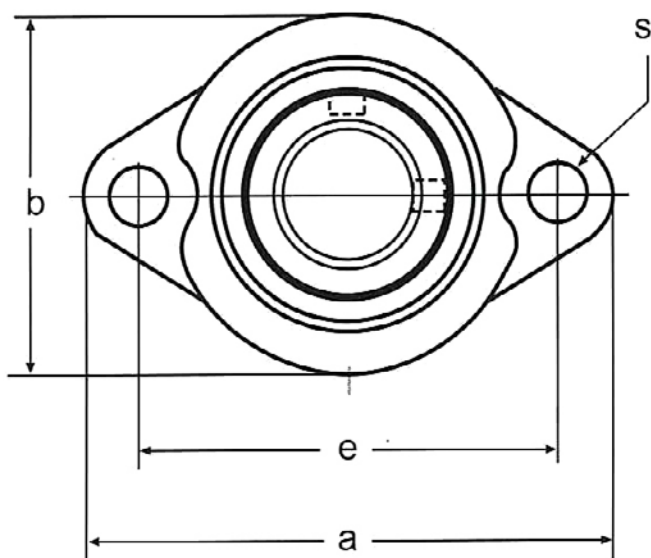

RBI BEARING
Bearings + Technology + Solutions

SBLF200 SERIES
SALF200 SERIES

101 S. Gary Ave. Ste. B., Roselle, IL, 60172
1-800-708-2128 | info@rbibearing.com | www.rbibearing.com