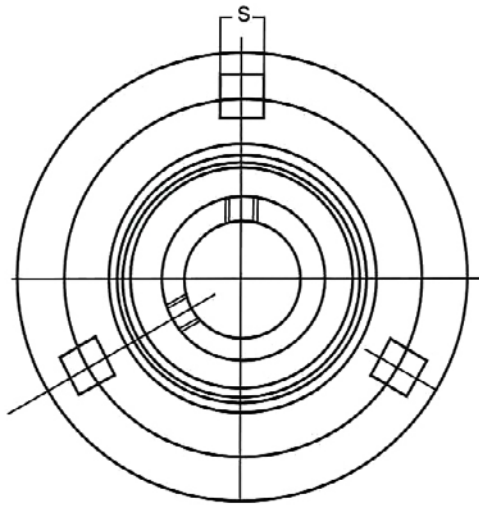

RBI BEARING
Bearings + Technology + Solutions

Seal type

SBPF200 SERIES
SAPF200 SERIES

101 S. Gary Ave. Ste. B., Roselle, IL, 60172
1-800-708-2128 | info@rbibearing.com | www.rbibearing.com