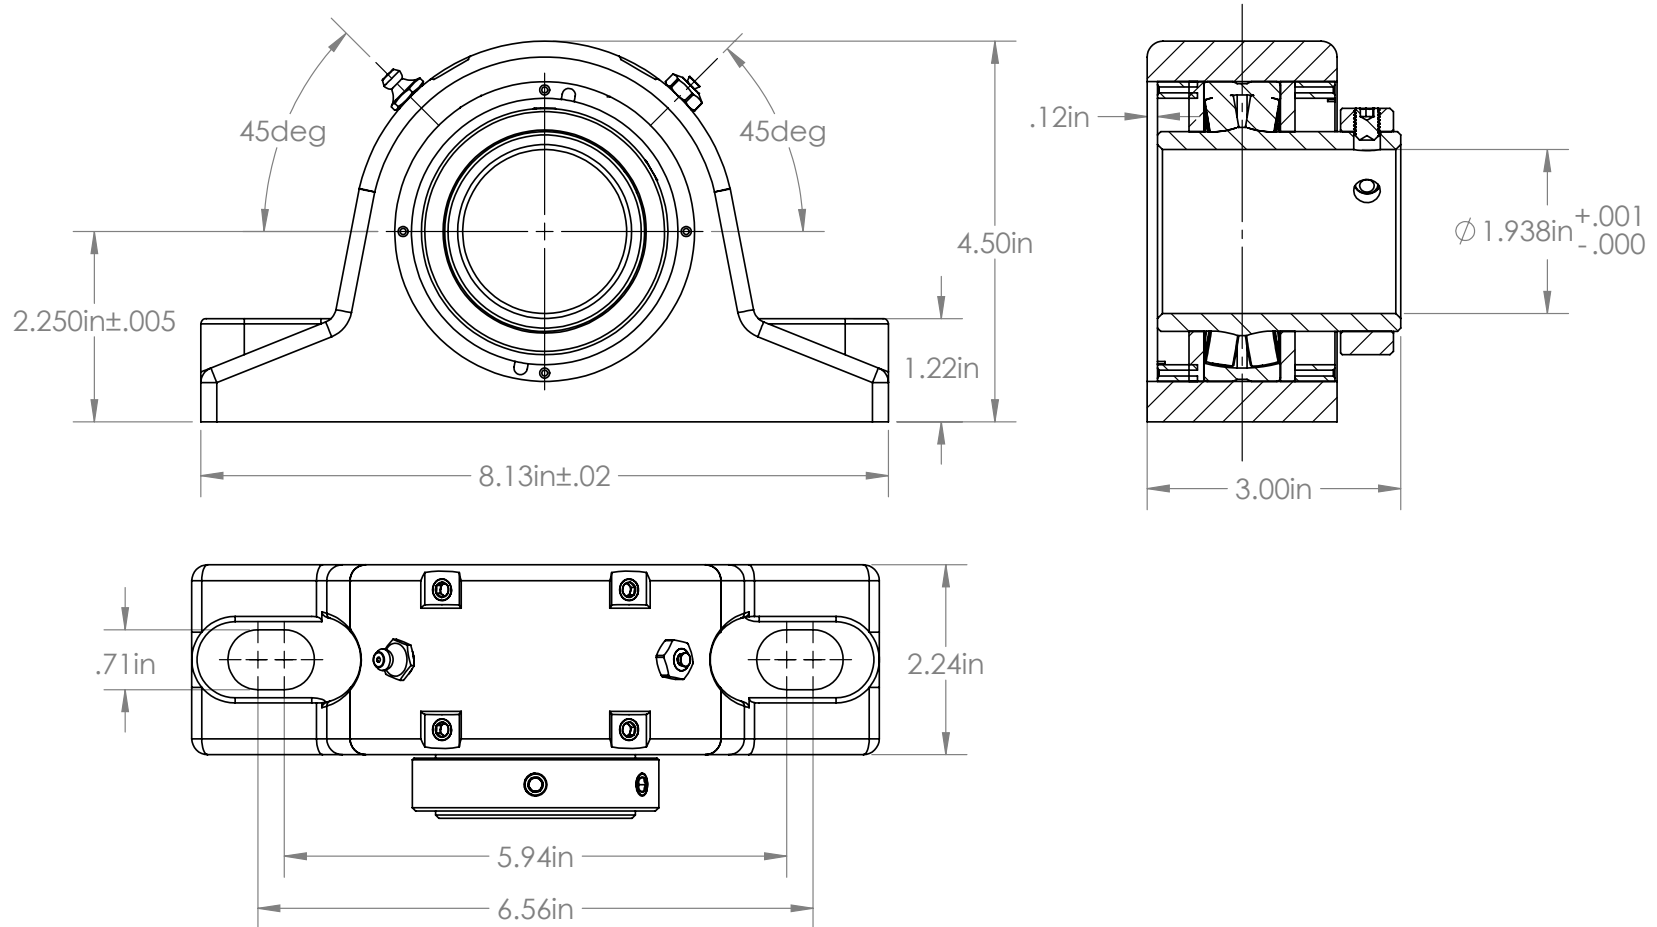

RBI BEARING

Bearings + Technology + Solutions

T2P115

101 S. Gary Ave. Ste. B., Roselle, IL, 60172
1-800-708-2128 | info@rbibearing.com | www.rbibearing.com