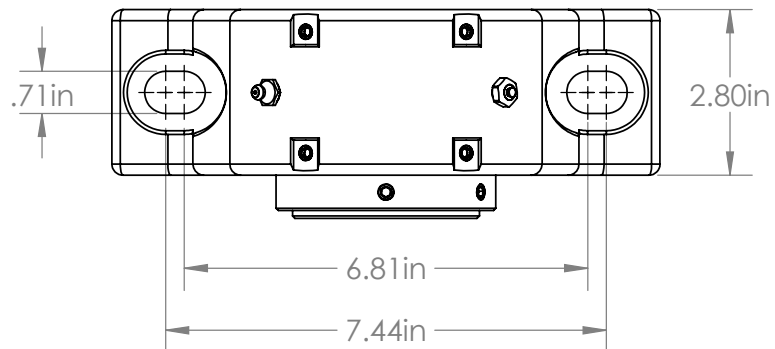

RBI BEARING

Bearings + Technology + Solutions

T2P207

101 S. Gary Ave. Ste. B., Roselle, IL, 60172
1-800-708-2128 | info@rbibearing.com | www.rbibearing.com