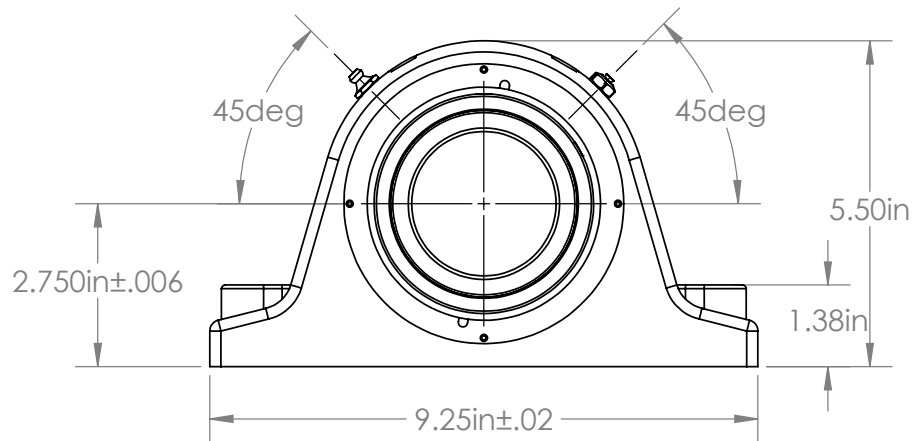

RBI BEARING

Bearings + Technology + Solutions

T2P207

101 S. Gary Ave. Ste. B., Roselle, IL, 60172
1-800-708-2128 | info@rbibearing.com | www.rbibearing.com