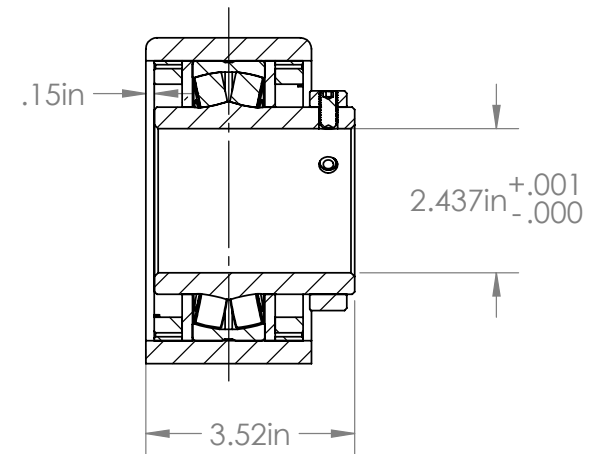

RBI BEARING

Bearings + Technology + Solutions

T2P207

101 S. Gary Ave. Ste. B., Roselle, IL, 60172
1-800-708-2128 | info@rbibearing.com | www.rbibearing.com