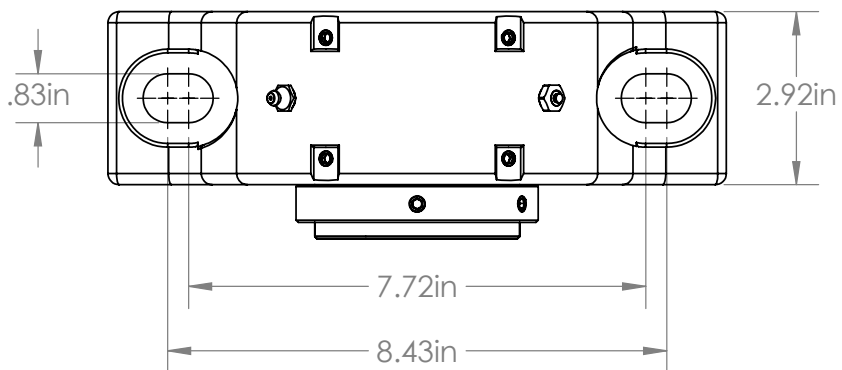

RBI BEARING

Bearings + Technology + Solutions

T2P215

101 S. Gary Ave. Ste. B., Roselle, IL, 60172
1-800-708-2128 | info@rbibearing.com | www.rbibearing.com