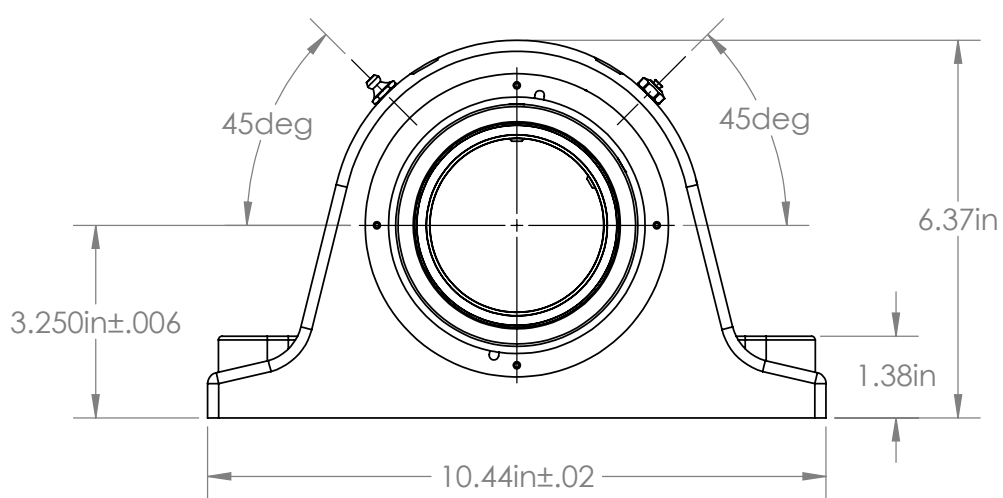

RBI BEARING

Bearings + Technology + Solutions

T2P215

101 S. Gary Ave. Ste. B., Roselle, IL, 60172
1-800-708-2128 | info@rbibearing.com | www.rbibearing.com