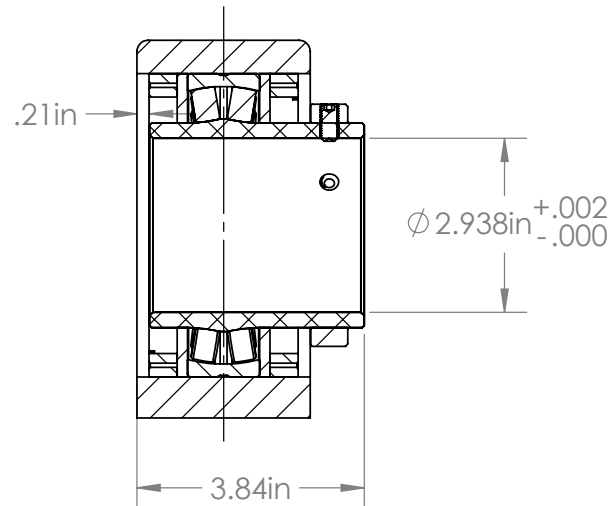

RBI BEARING

Bearings + Technology + Solutions

T2P215

101 S. Gary Ave. Ste. B., Roselle, IL, 60172
1-800-708-2128 | info@rbibearing.com | www.rbibearing.com