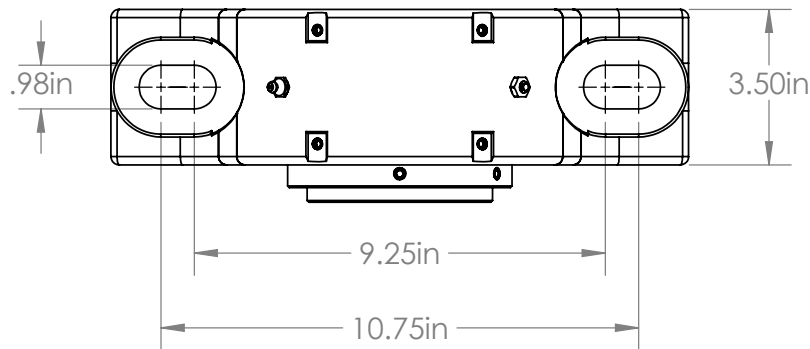

RBI BEARING

Bearings + Technology + Solutions

T2P307

101 S. Gary Ave. Ste. B., Roselle, IL, 60172
1-800-708-2128 | info@rbibearing.com | www.rbibearing.com