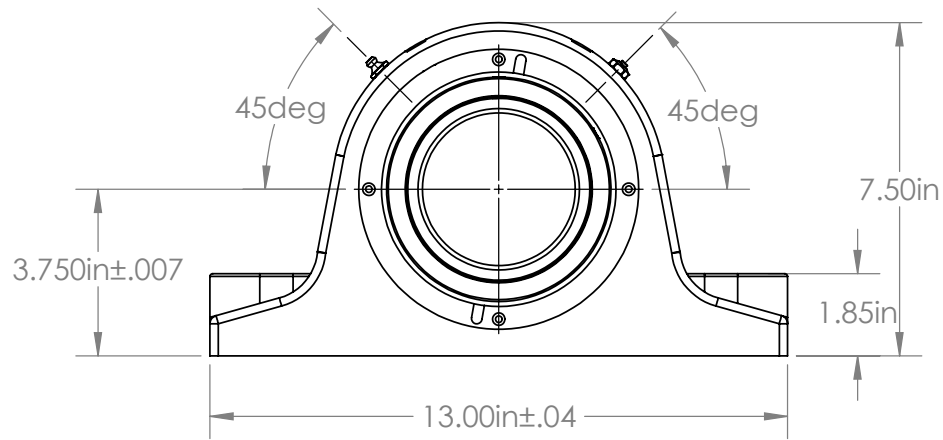

RBI BEARING

Bearings + Technology + Solutions

T2P307

101 S. Gary Ave. Ste. B., Roselle, IL, 60172
1-800-708-2128 | info@rbibearing.com | www.rbibearing.com