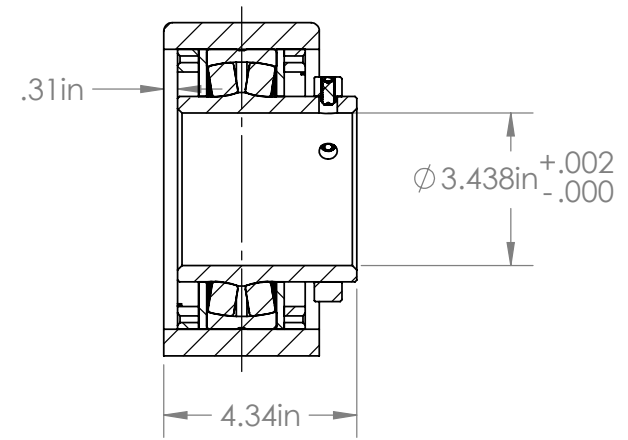

RBI BEARING

Bearings + Technology + Solutions

T2P307

101 S. Gary Ave. Ste. B., Roselle, IL, 60172
1-800-708-2128 | info@rbibearing.com | www.rbibearing.com