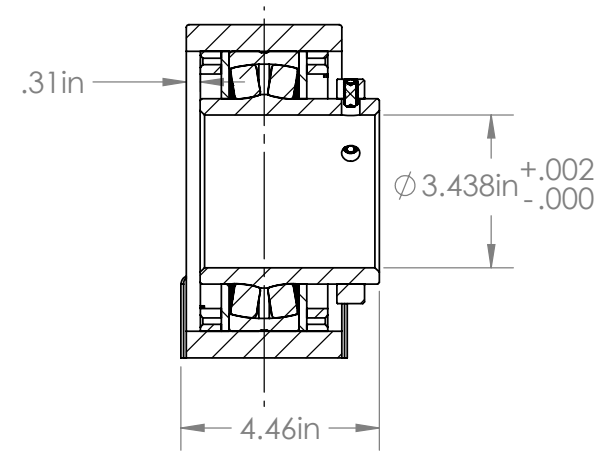

RBI BEARING

Bearings + Technology + Solutions

T4P307

101 S. Gary Ave. Ste. B., Roselle, IL, 60172
1-800-708-2128 | info@rbibearing.com | www.rbibearing.com