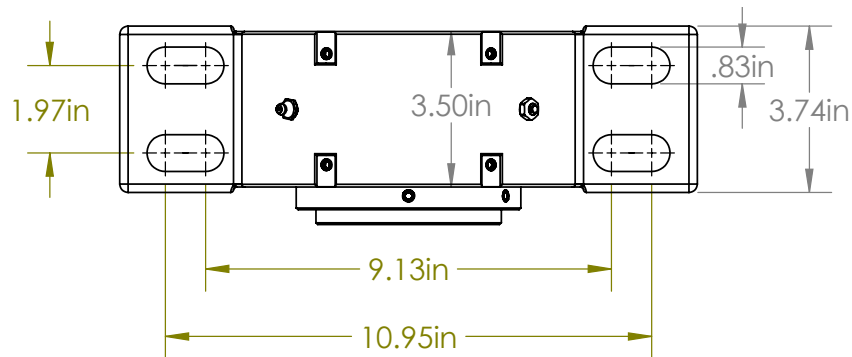

RBI BEARING

Bearings + Technology + Solutions

T4P307

101 S. Gary Ave. Ste. B., Roselle, IL, 60172
1-800-708-2128 | info@rbibearing.com | www.rbibearing.com