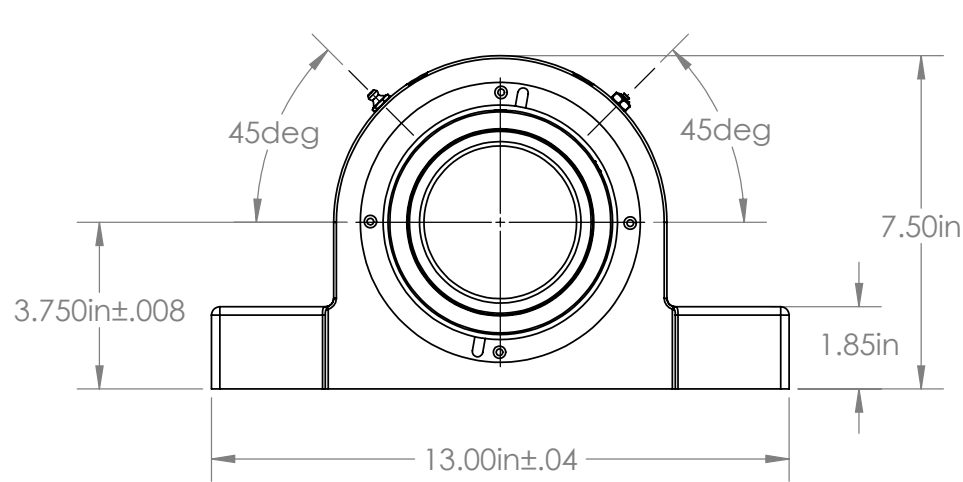

RBI BEARING

Bearings + Technology + Solutions

T4P307

101 S. Gary Ave. Ste. B., Roselle, IL, 60172
1-800-708-2128 | info@rbibearing.com | www.rbibearing.com