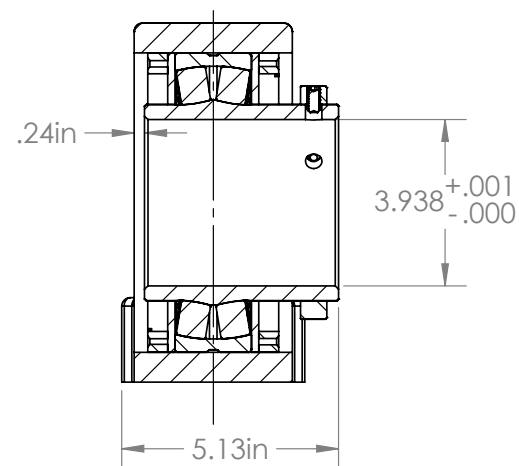

RBI BEARING

Bearings + Technology + Solutions

T4P315

101 S. Gary Ave. Ste. B., Roselle, IL, 60172
1-800-708-2128 | info@rbibearing.com | www.rbibearing.com