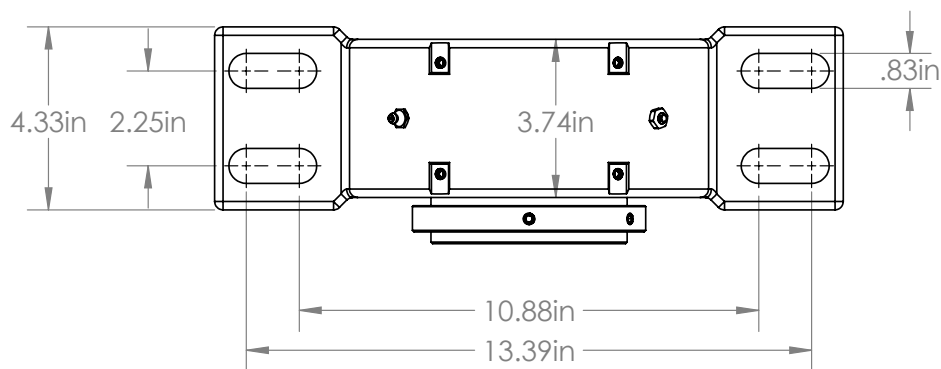

RBI BEARING

Bearings + Technology + Solutions

T4P315

101 S. Gary Ave. Ste. B., Roselle, IL, 60172
1-800-708-2128 | info@rbibearing.com | www.rbibearing.com