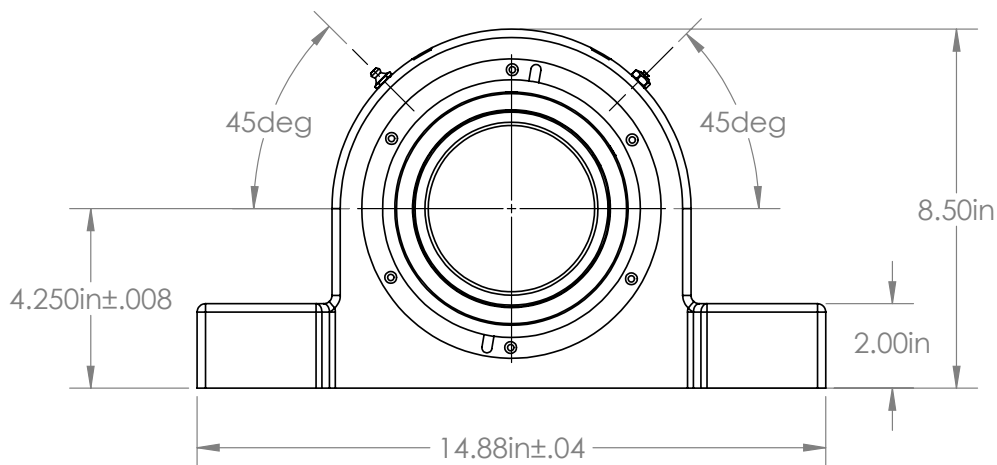

RBI BEARING

Bearings + Technology + Solutions

T4P315

101 S. Gary Ave. Ste. B., Roselle, IL, 60172
1-800-708-2128 | info@rbibearing.com | www.rbibearing.com