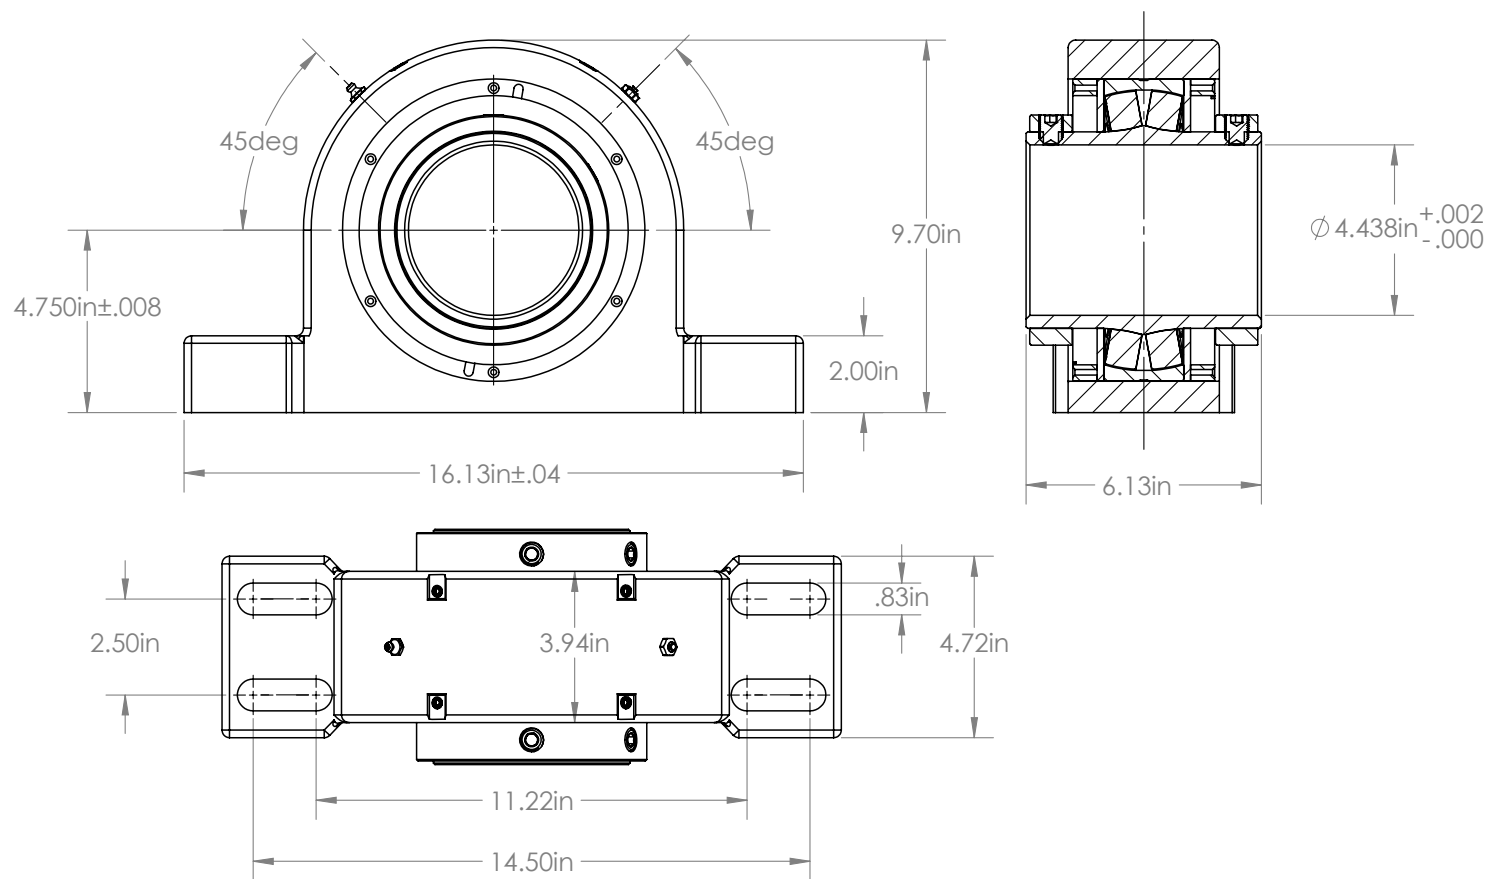

RBI BEARING

Bearings + Technology + Solutions

T4P407D

101 S. Gary Ave. Ste. B., Roselle, IL, 60172
1-800-708-2128 | info@rbibearing.com | www.rbibearing.com