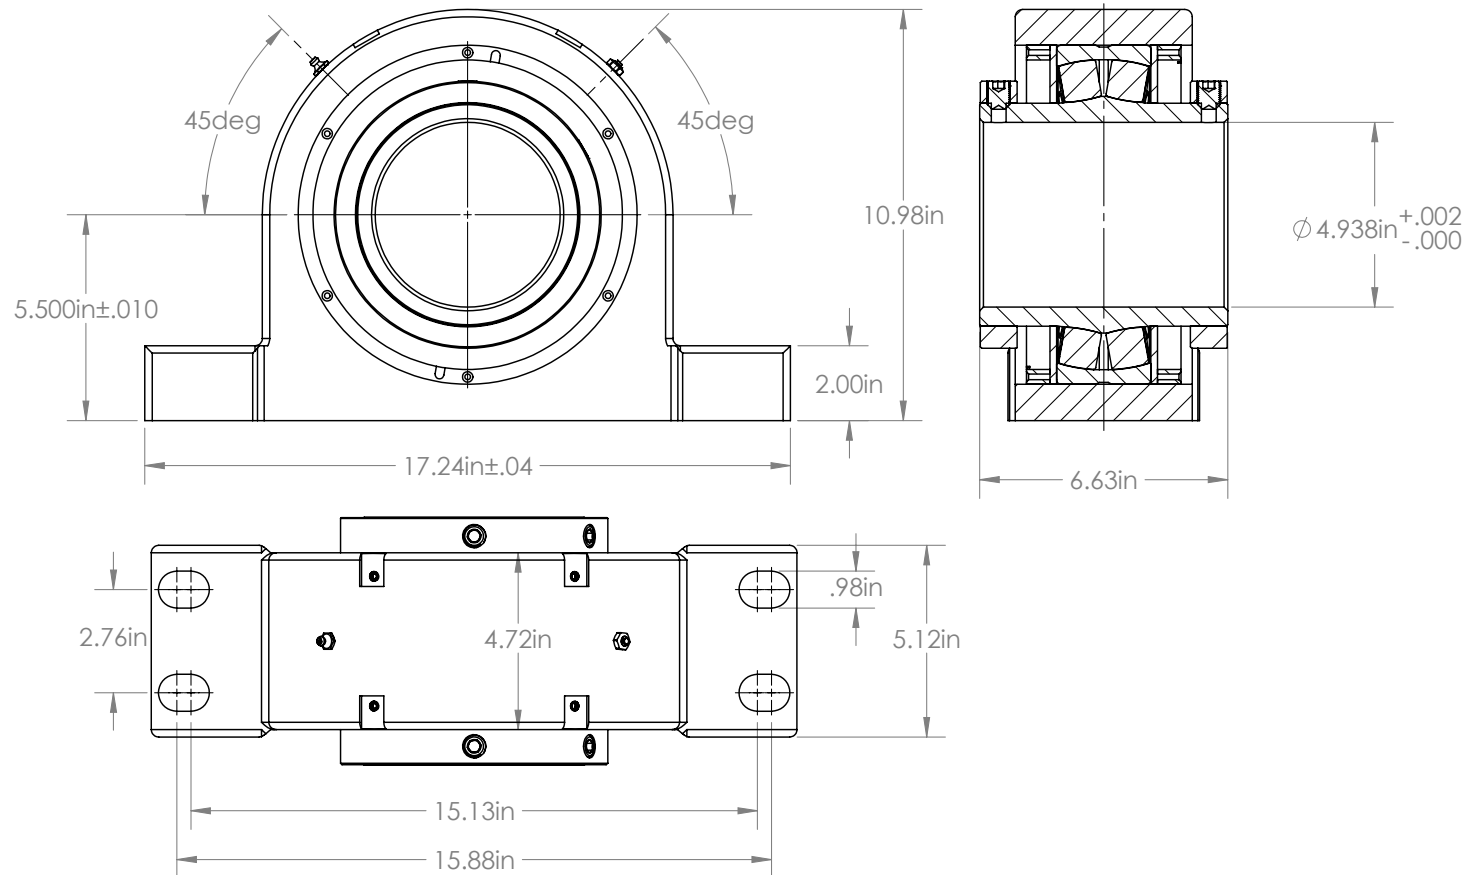

RBI BEARING

Bearings + Technology + Solutions

T4P415D

101 S. Gary Ave. Ste. B., Roselle, IL, 60172
1-800-708-2128 | info@rbibearing.com | www.rbibearing.com