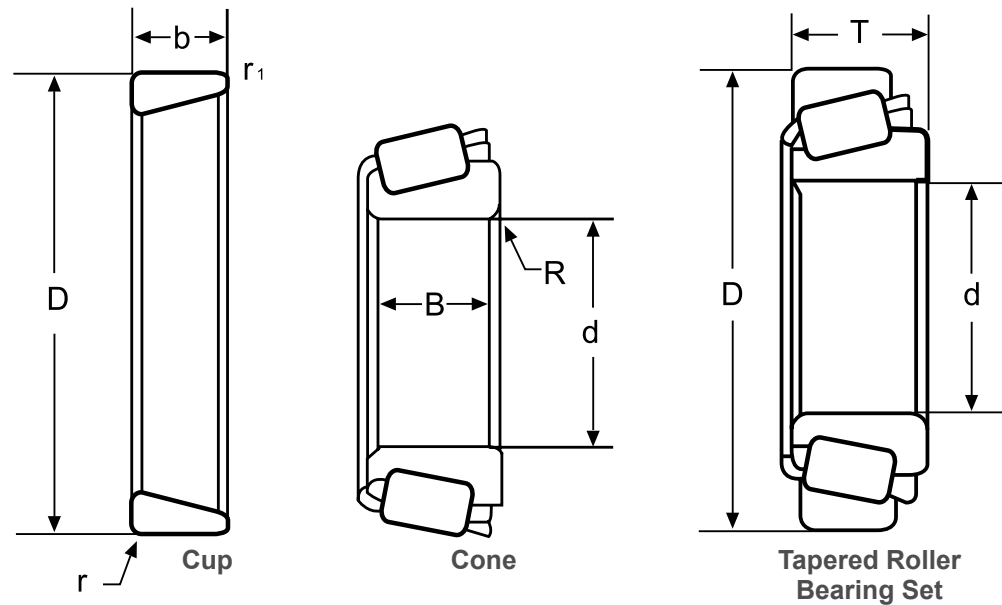

RBI BEARING
Bearings + Technology + Solutions

TAPERED ROLLER BEARINGS

METRIC

101 S. Gary Ave. Ste. B., Roselle, IL, 60172
1-800-708-2128 | info@rbibearing.com | www.rbibearing.com