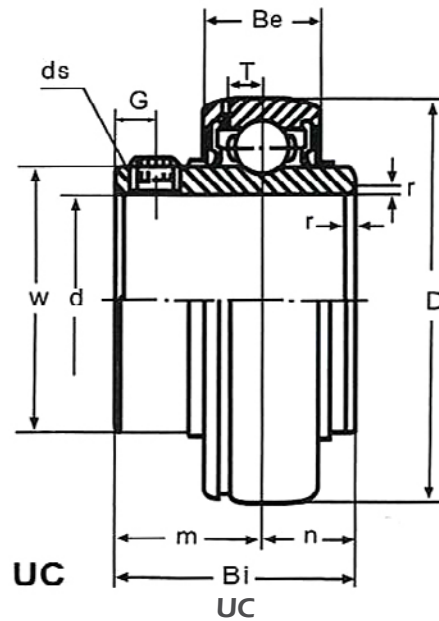

RBI BEARING
Bearings + Technology + Solutions

Seal type

UC200 SERIES

101 S. Gary Ave. Ste. B., Roselle, IL, 60172
1-800-708-2128 | info@rbibearing.com | www.rbibearing.com