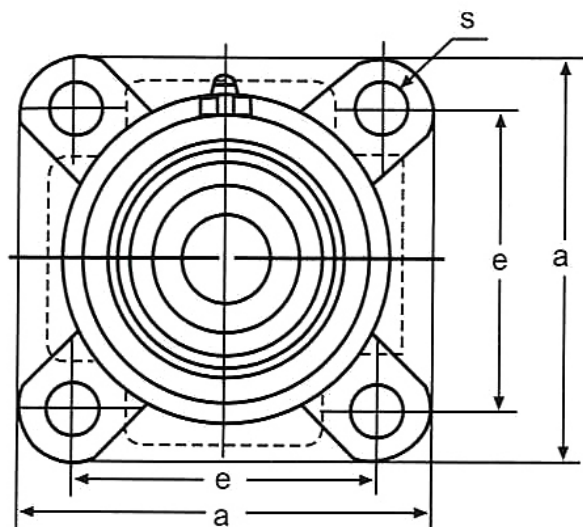

RBI BEARING

Bearings + Technology + Solutions

Seal type

UCF200 SERIES

101 S. Gary Ave. Ste. B., Roselle, IL, 60172
1-800-708-2128 | info@rbibearing.com | www.rbibearing.com