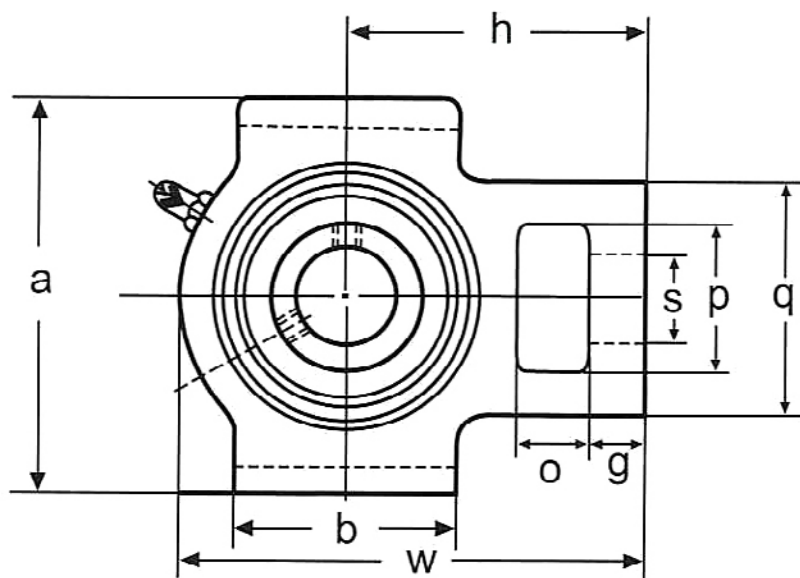

RBI BEARING
Bearings + Technology + Solutions

Seal type

UCST200 SERIES

101 S. Gary Ave. Ste. B., Roselle, IL, 60172
1-800-708-2128 | info@rbibearing.com | www.rbibearing.com