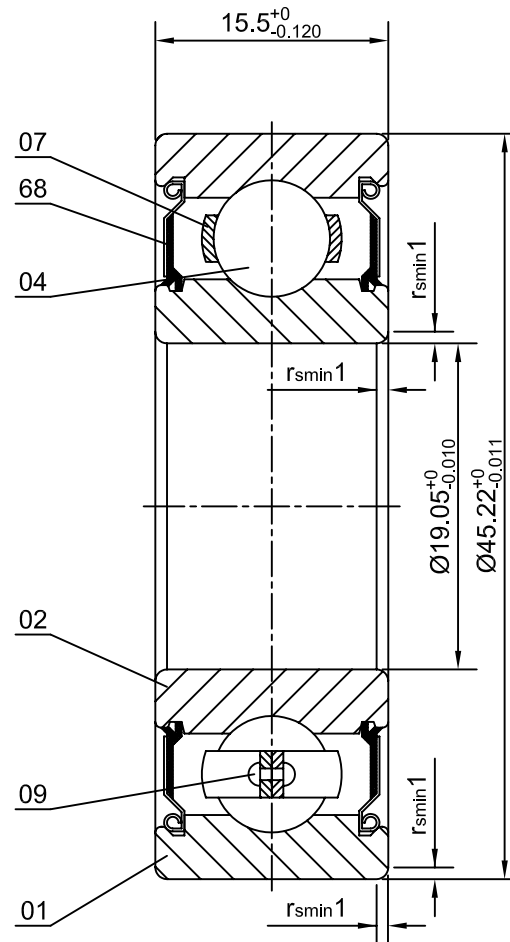

RBI BEARING

Bearings + Technology + Solutions

Z9504-RST

101 S. Gary Ave. Ste. B., Roselle, IL, 60172
1-800-708-2128 | info@rbibearing.com | www.rbibearing.com